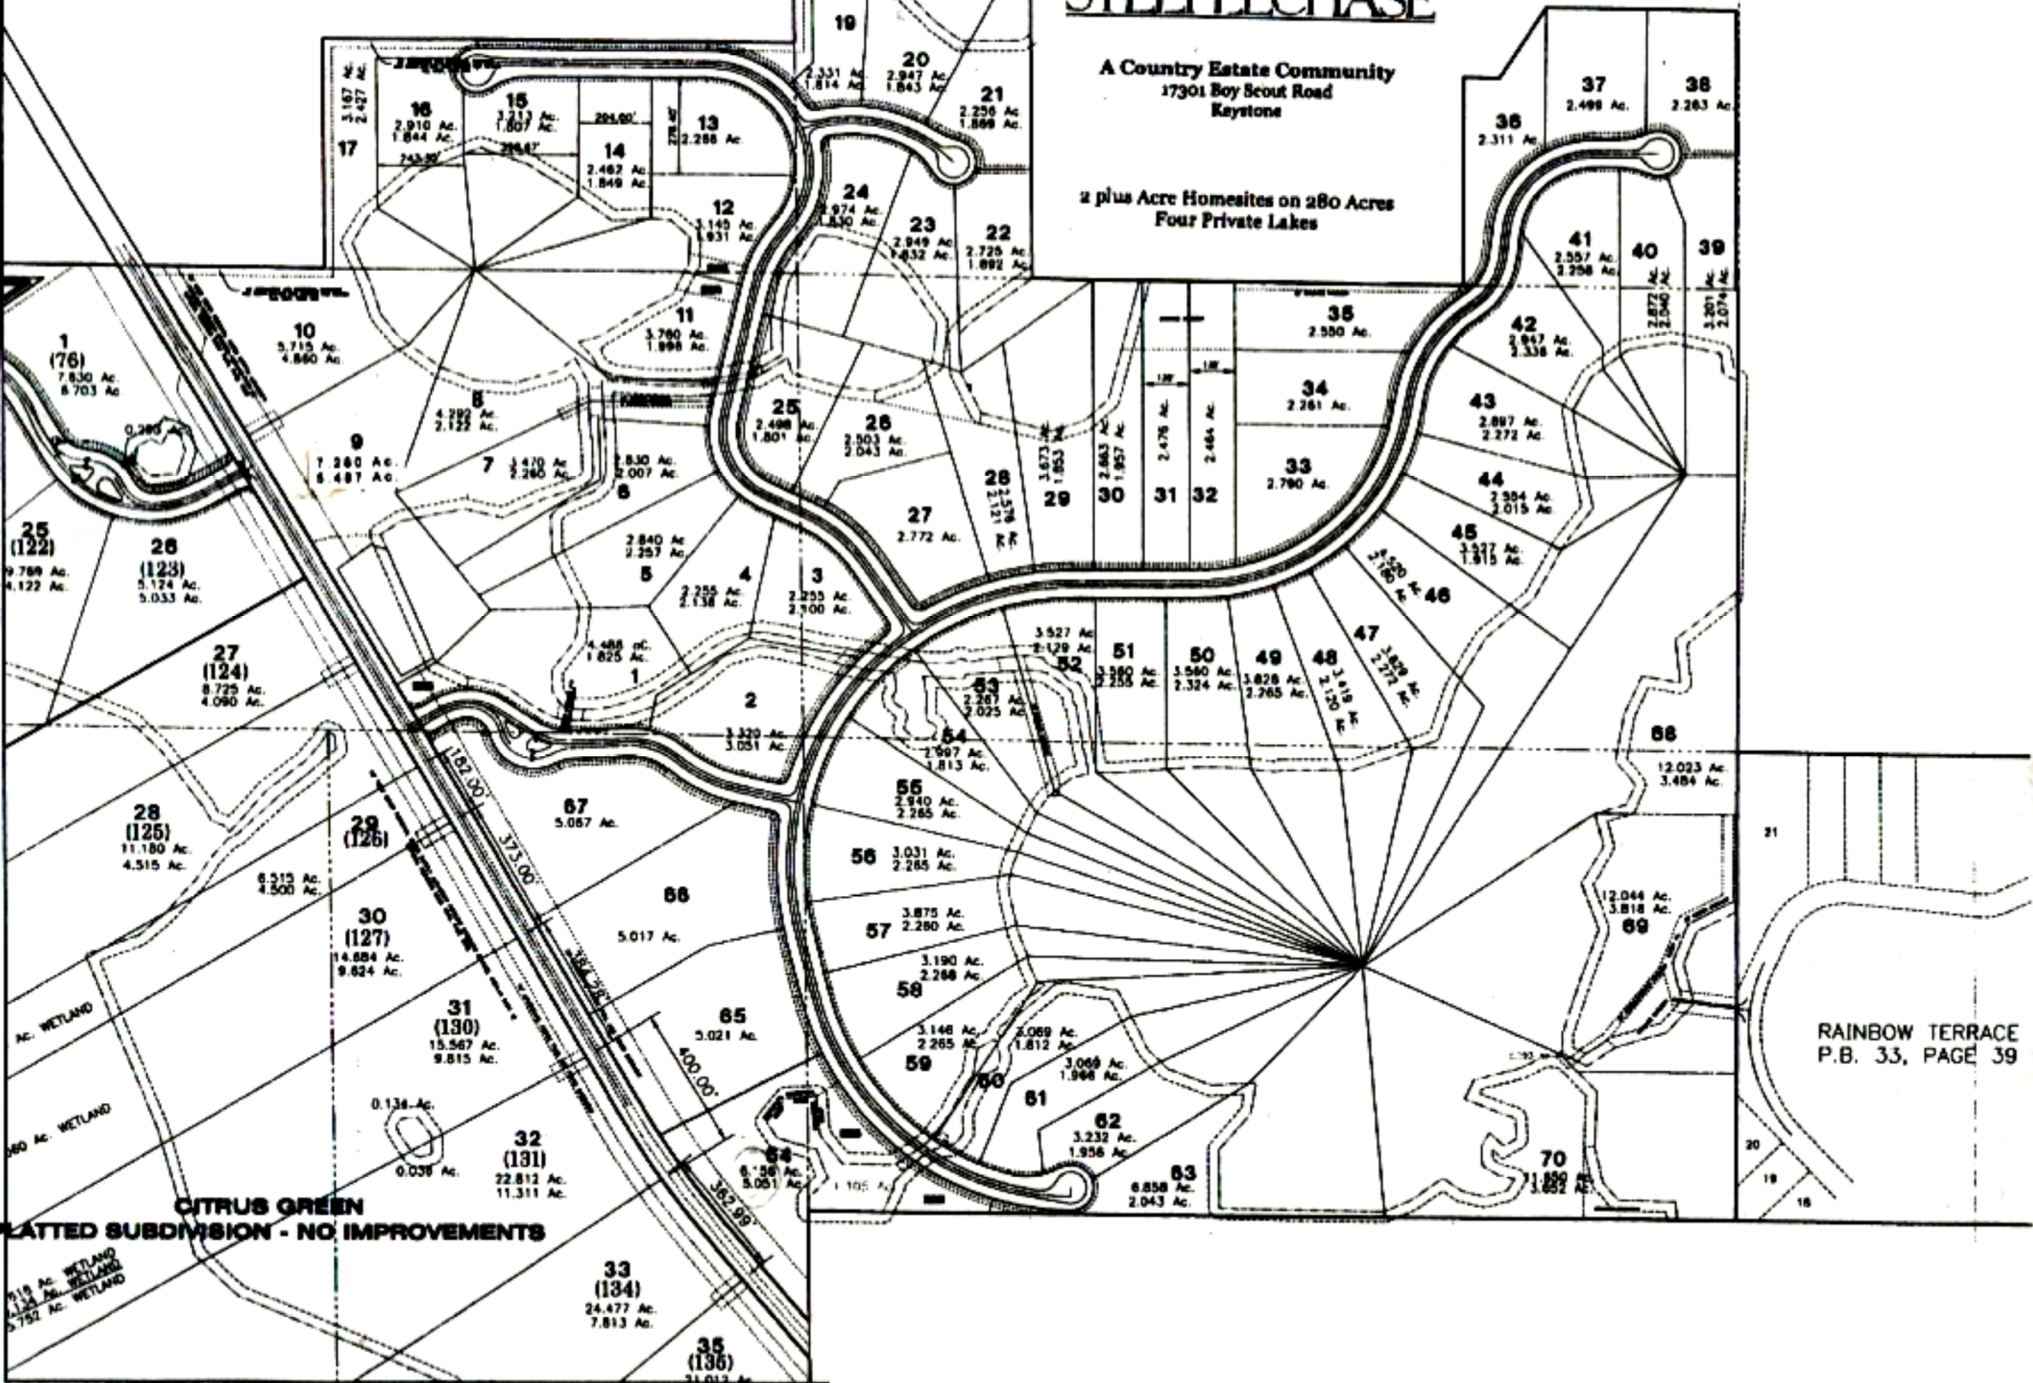

Contact:
Barbara Ann Mallett
Mallett & Mallett Realty
(727) 808-7439

A Country Estate Community
17301 Boy Scout Road
Keystone

2 plus Acre Homesites on 280 Acres
Four Private Lakes

18 15
21 22

RAINBOW TERRACE
P.B. 33, PAGE 39

CITRUS GREEN
PLATTED SUBDIVISION - NO IMPROVEMENTS